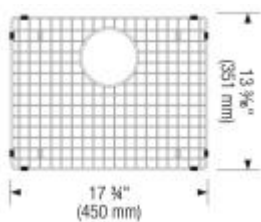

Optional Accessories

Stainless Steel Sink Grid
406445