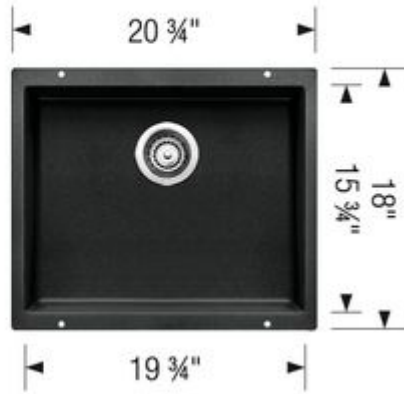

Metallic grey

SILGRANIT®

Item No. 400825

Spec sheets/DXF

Top View

Scope of supply

3 1/2" (90 mm) stainless steel strainer, clips, template

Design tips

Width of base unit : 610 mm

Bowl depth: 7 1/2" (190 mm)

Depending on cabinet construction, a different cabinet size may be required. Consult the cabinet manufacturer.

Faucets

BLANCO RITA DUAL SPRAY
 Chrome / Anthracite
 401462